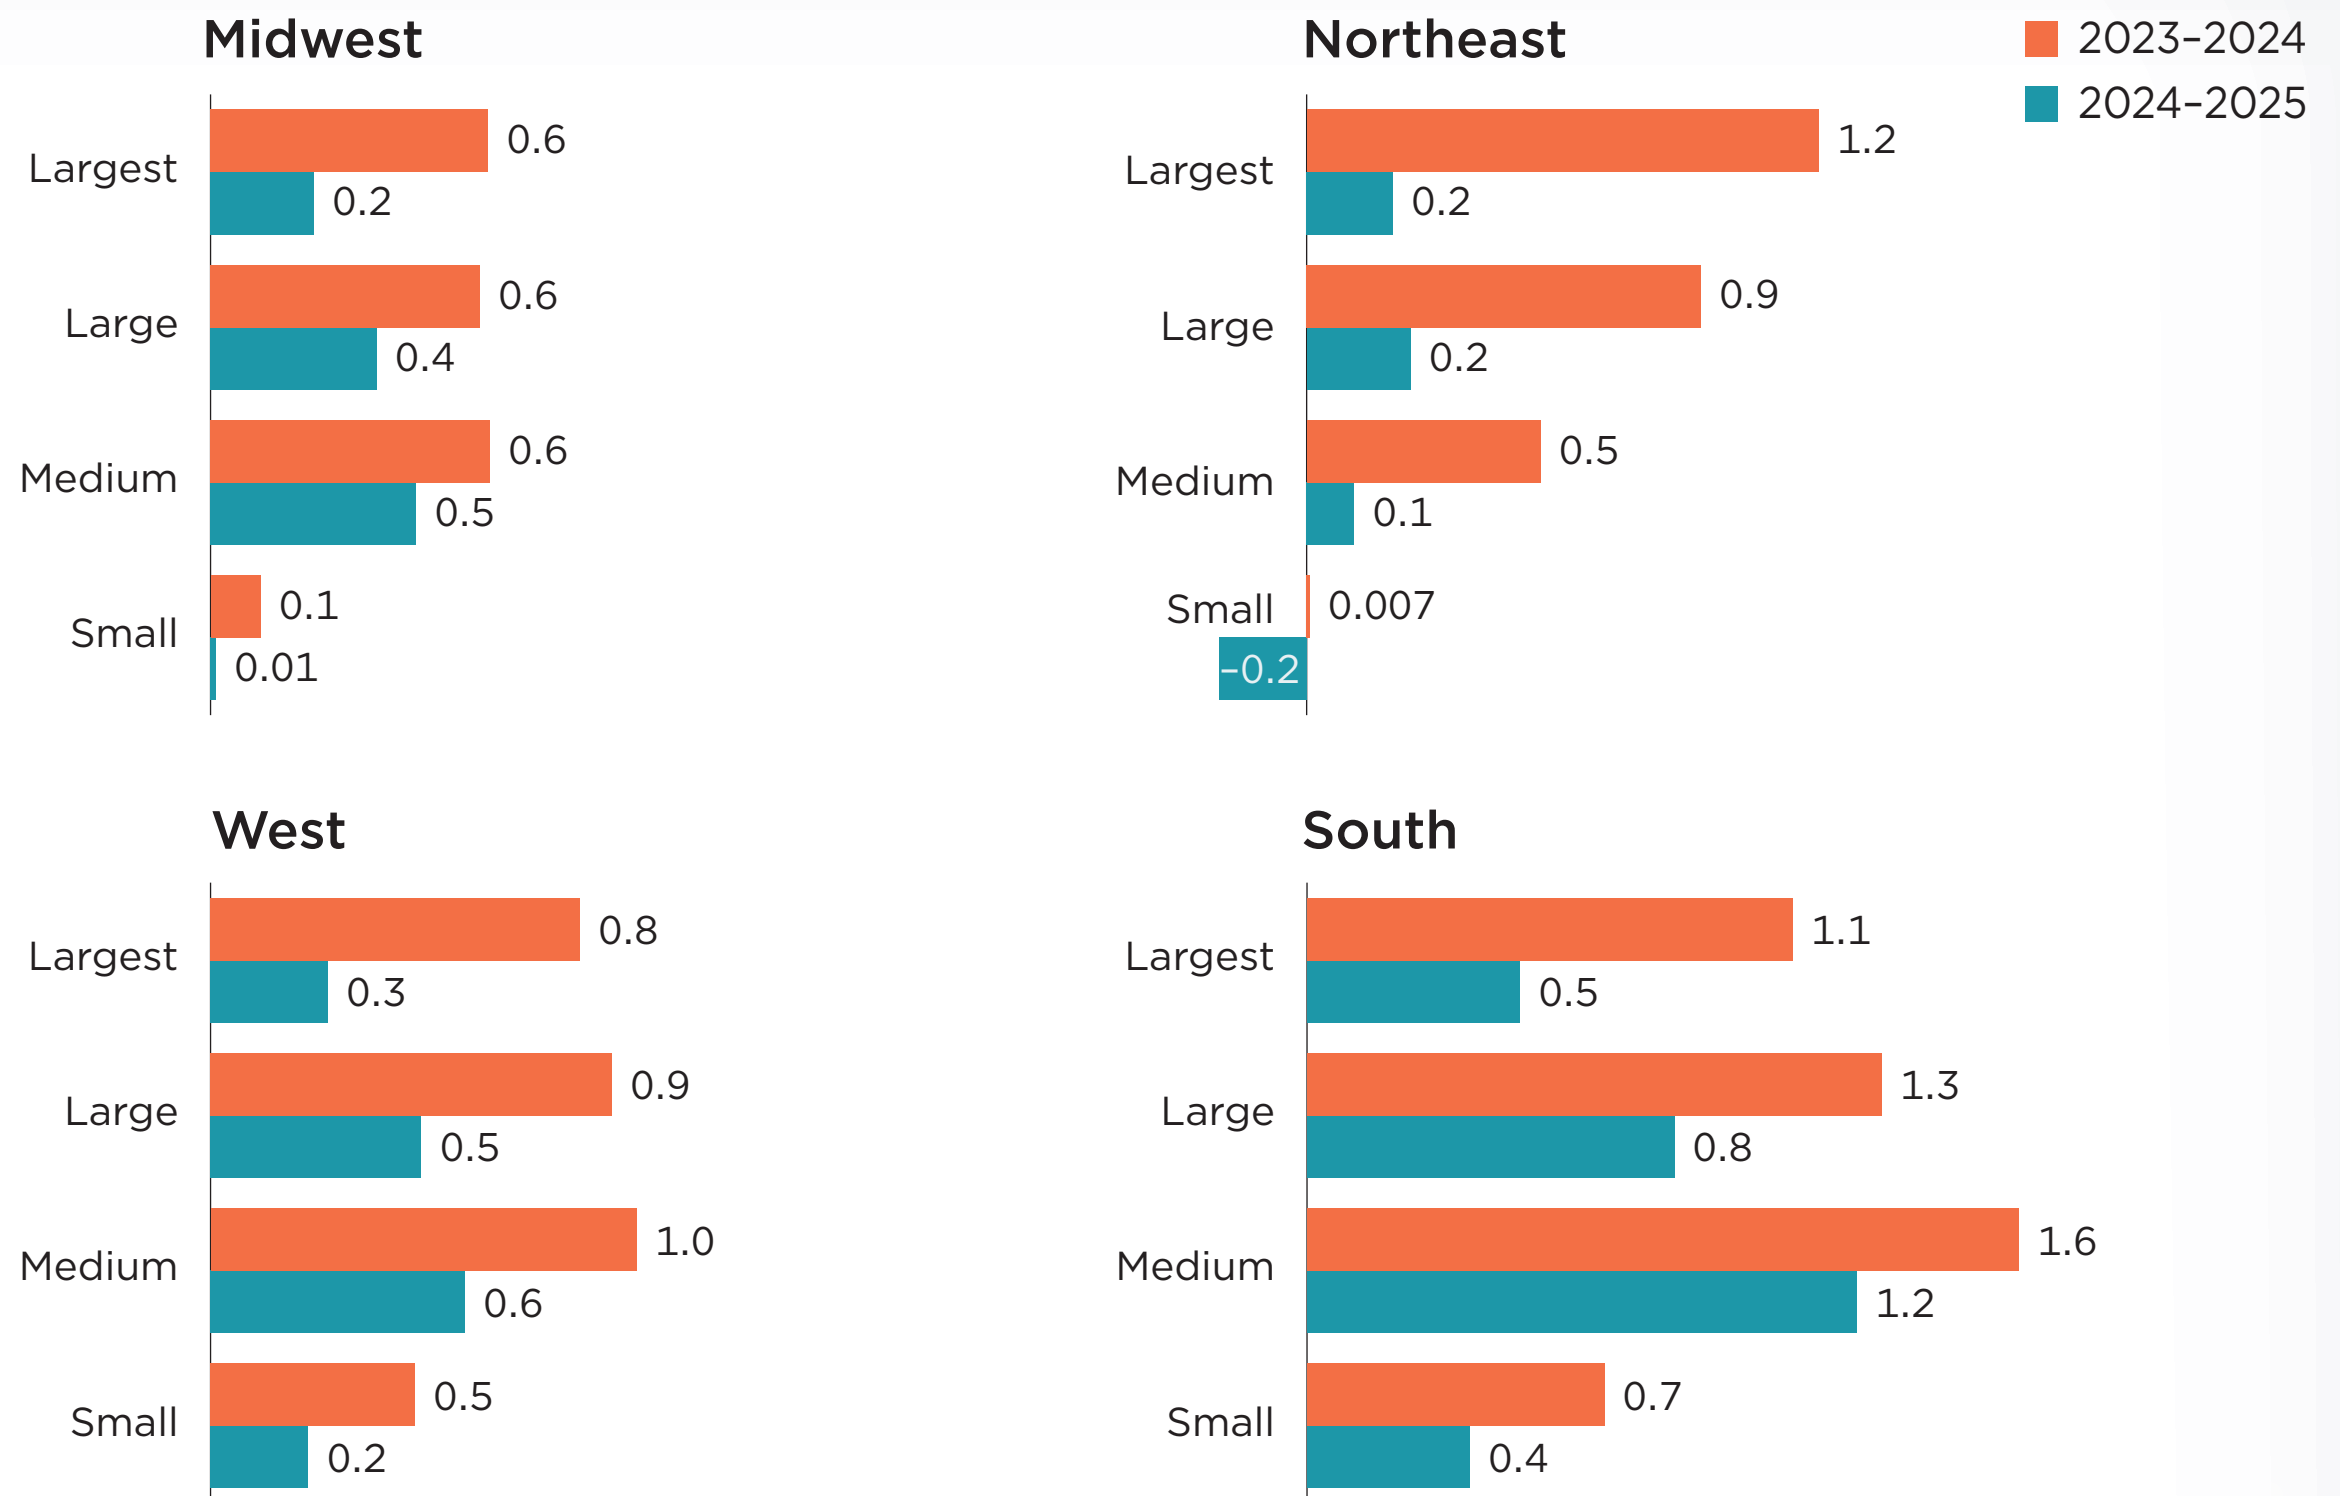

Population Growth Slows

Average Percent Change for Cities and Towns
by Size and Region

Note: Values are rounded. Bars may appear different in length due to underlying unrounded values. Size categories are defined as Small (0-4,999), Medium (5,000-49,999), Large (50,000-249,999), and Largest (250,000+). Values show the average percent population change across incorporated places by region, grouped by population size as of July 1, 2023.